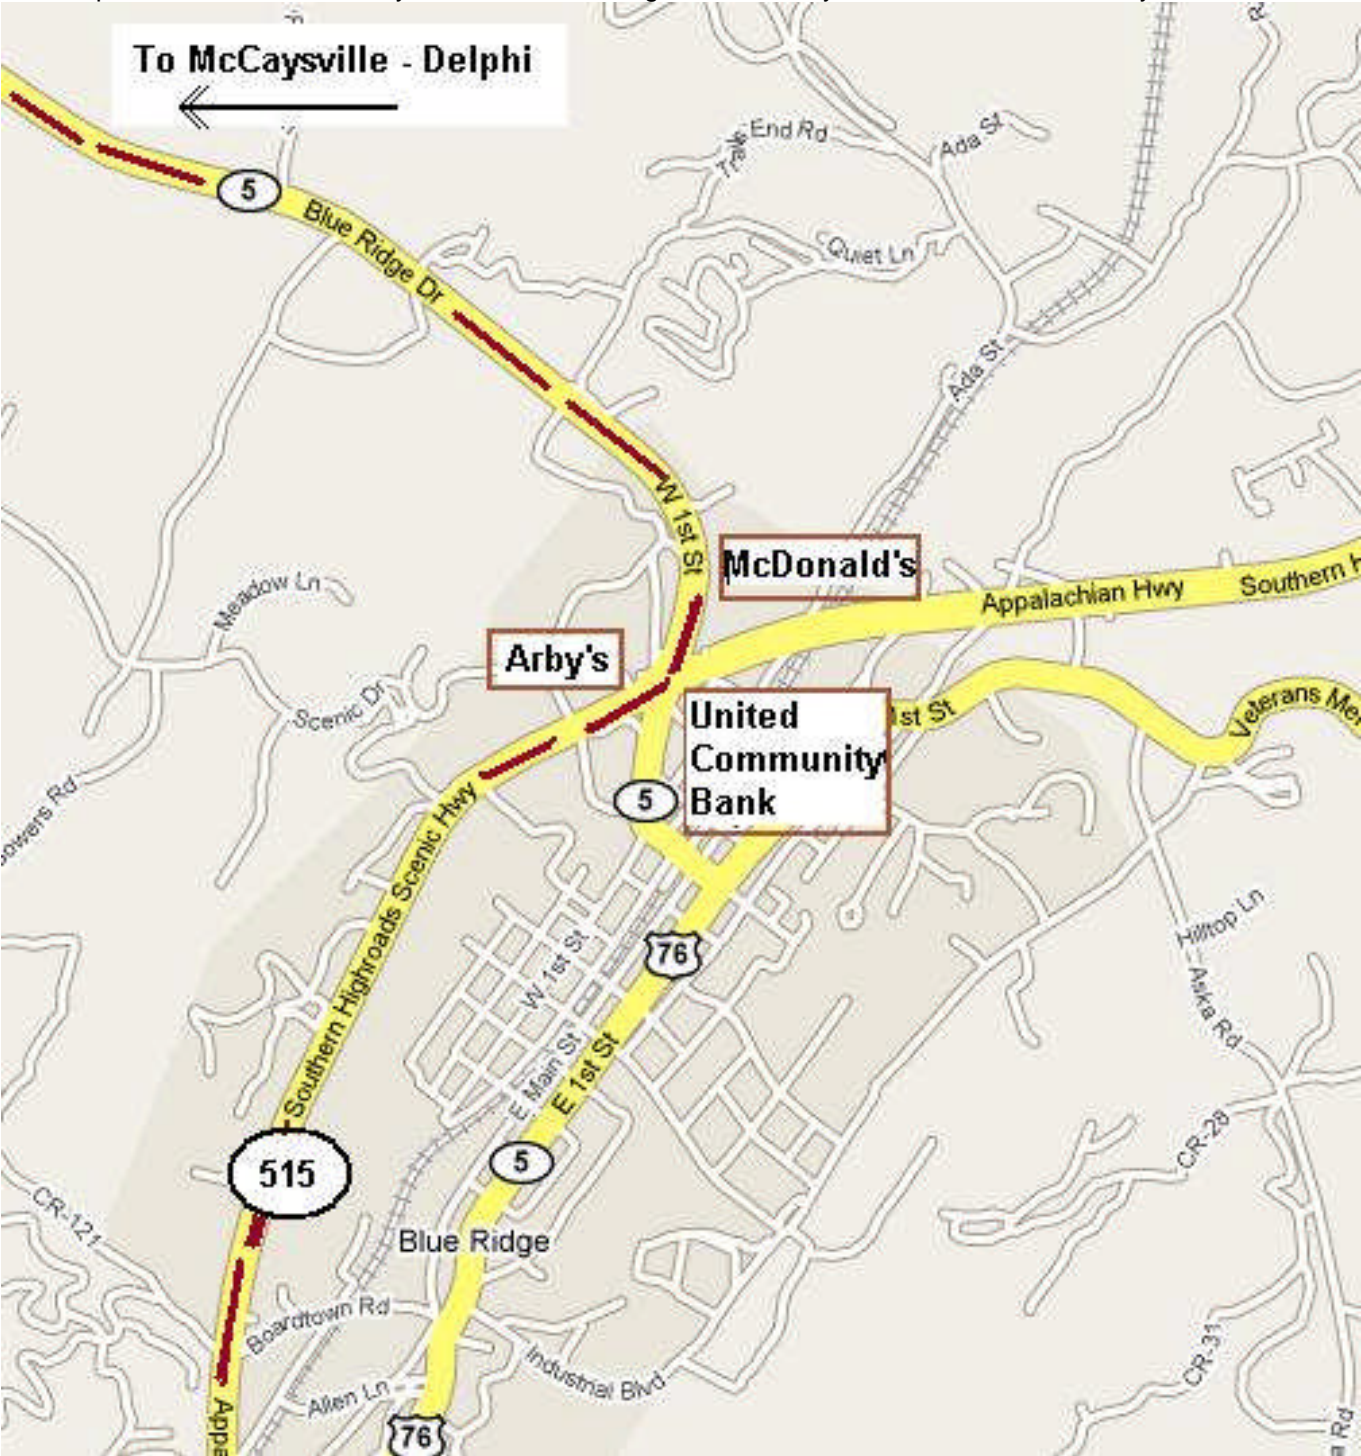

This map shows roads from Atlanta, GA. To McCaysville, GA.

This map show intersection of hwy 515 & 5 in Blue Ridge, GA. where you turn left towards McCaysville, GA.

This map details the roads from McCaysville, GA. to Delphi University. Please refer to printed direction pdf for mileage and other landmarks.